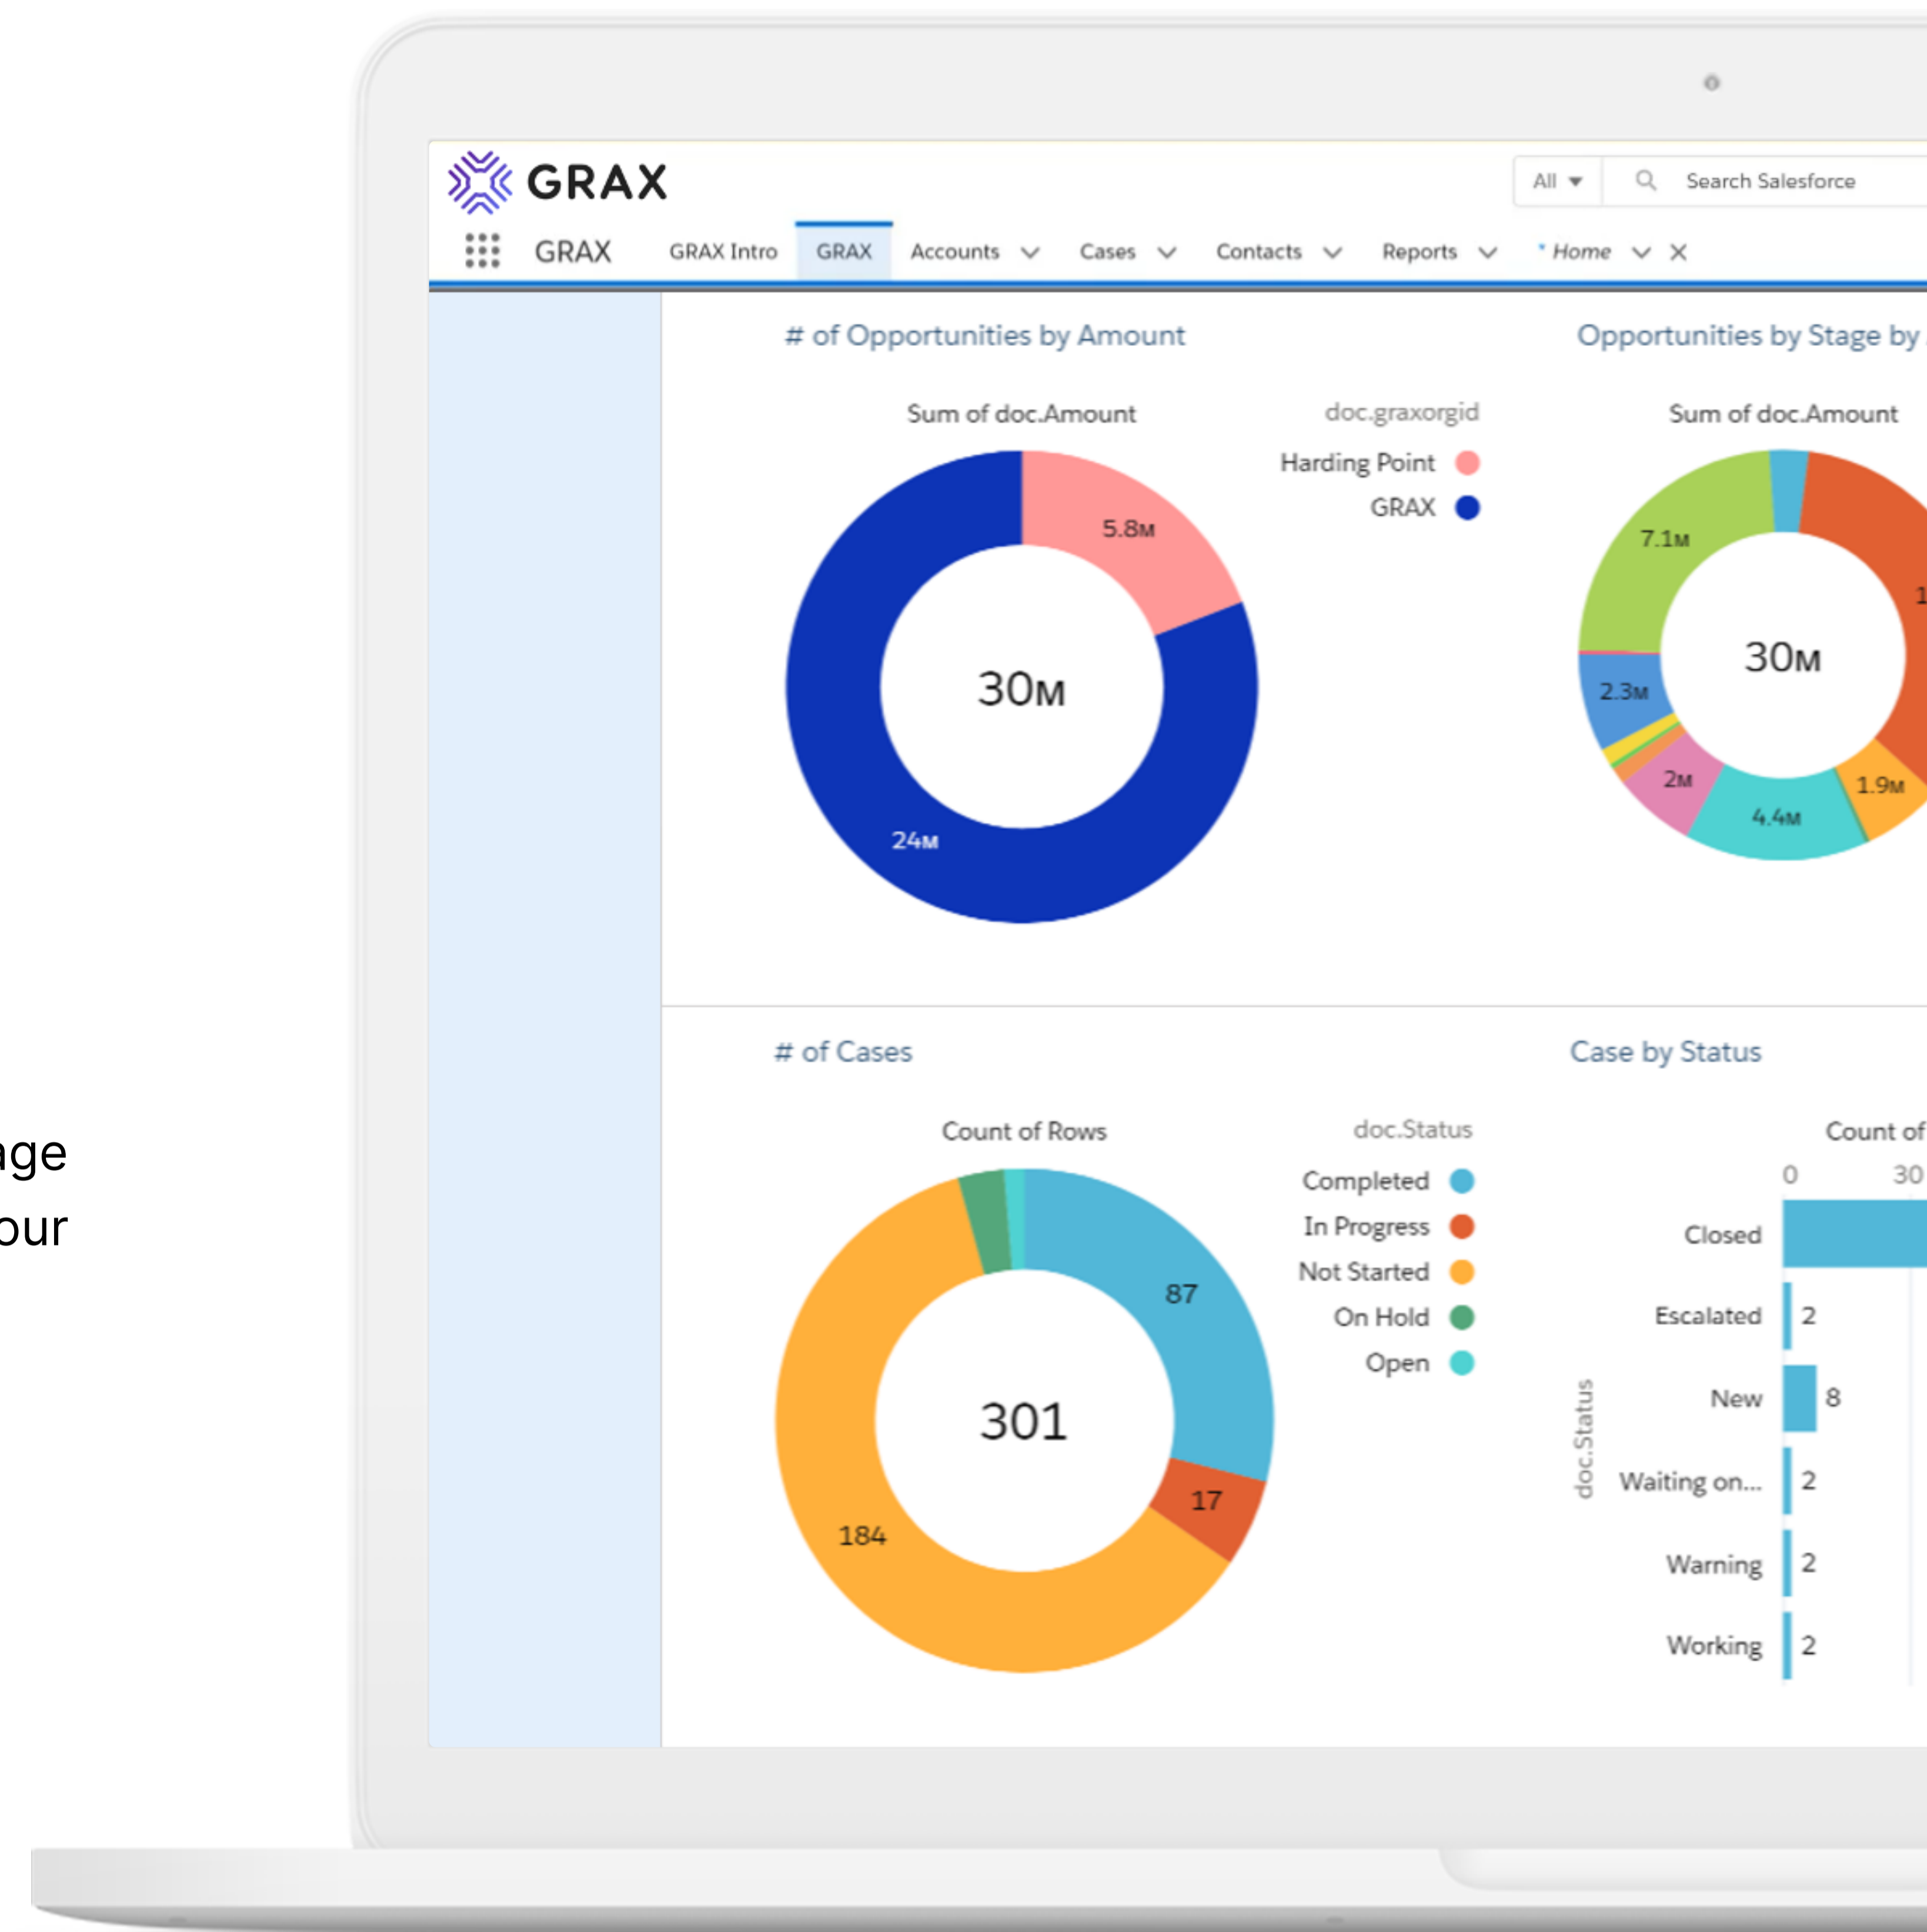

Coming soon

Data Hub

Make cloud application data available anywhere, anytime

Make cloud application data available virtually anywhere, including your data warehouse, with GRAX. Leverage your SaaS change data to train your algorithms. You can analyze your cloud application data in the tool of your choice to drive single-pane analytics and action across all systems.

Compliance

Supporting your stringent regulatory requirements: SEC: Risk alert, BASEL II, GDPR: Article 30, PCI DSS: Sec 10.3.x, AICPA SOC, SOX Act: Sec 302, 404 & 409, FISMA, PIPEDA: Principle 6 – Accuracy, EU GMP – Annex 11 Sec. 9, CCPA PWC, FINRA, Gramm-Leach-Bliley Act, FDA: Part 11, SEC: Risk alert.

Trusted by customers and partners

Data availability

Product highlights

360° Customer Analytics

Add SaaS data to your analytics reports and dashboards

SaaS Data Warehouse

Bring cloud application data into your data warehouse

Train AI/ML with SaaS Data

Add historical SaaS change data to your machine learning training sets

Geographic Compliance

Control where data is stored and how it's accessed

Maximize Data Re-Use

Take your SaaS data anywhere

External Data

Bring external data into your applications via your SaaS data lake